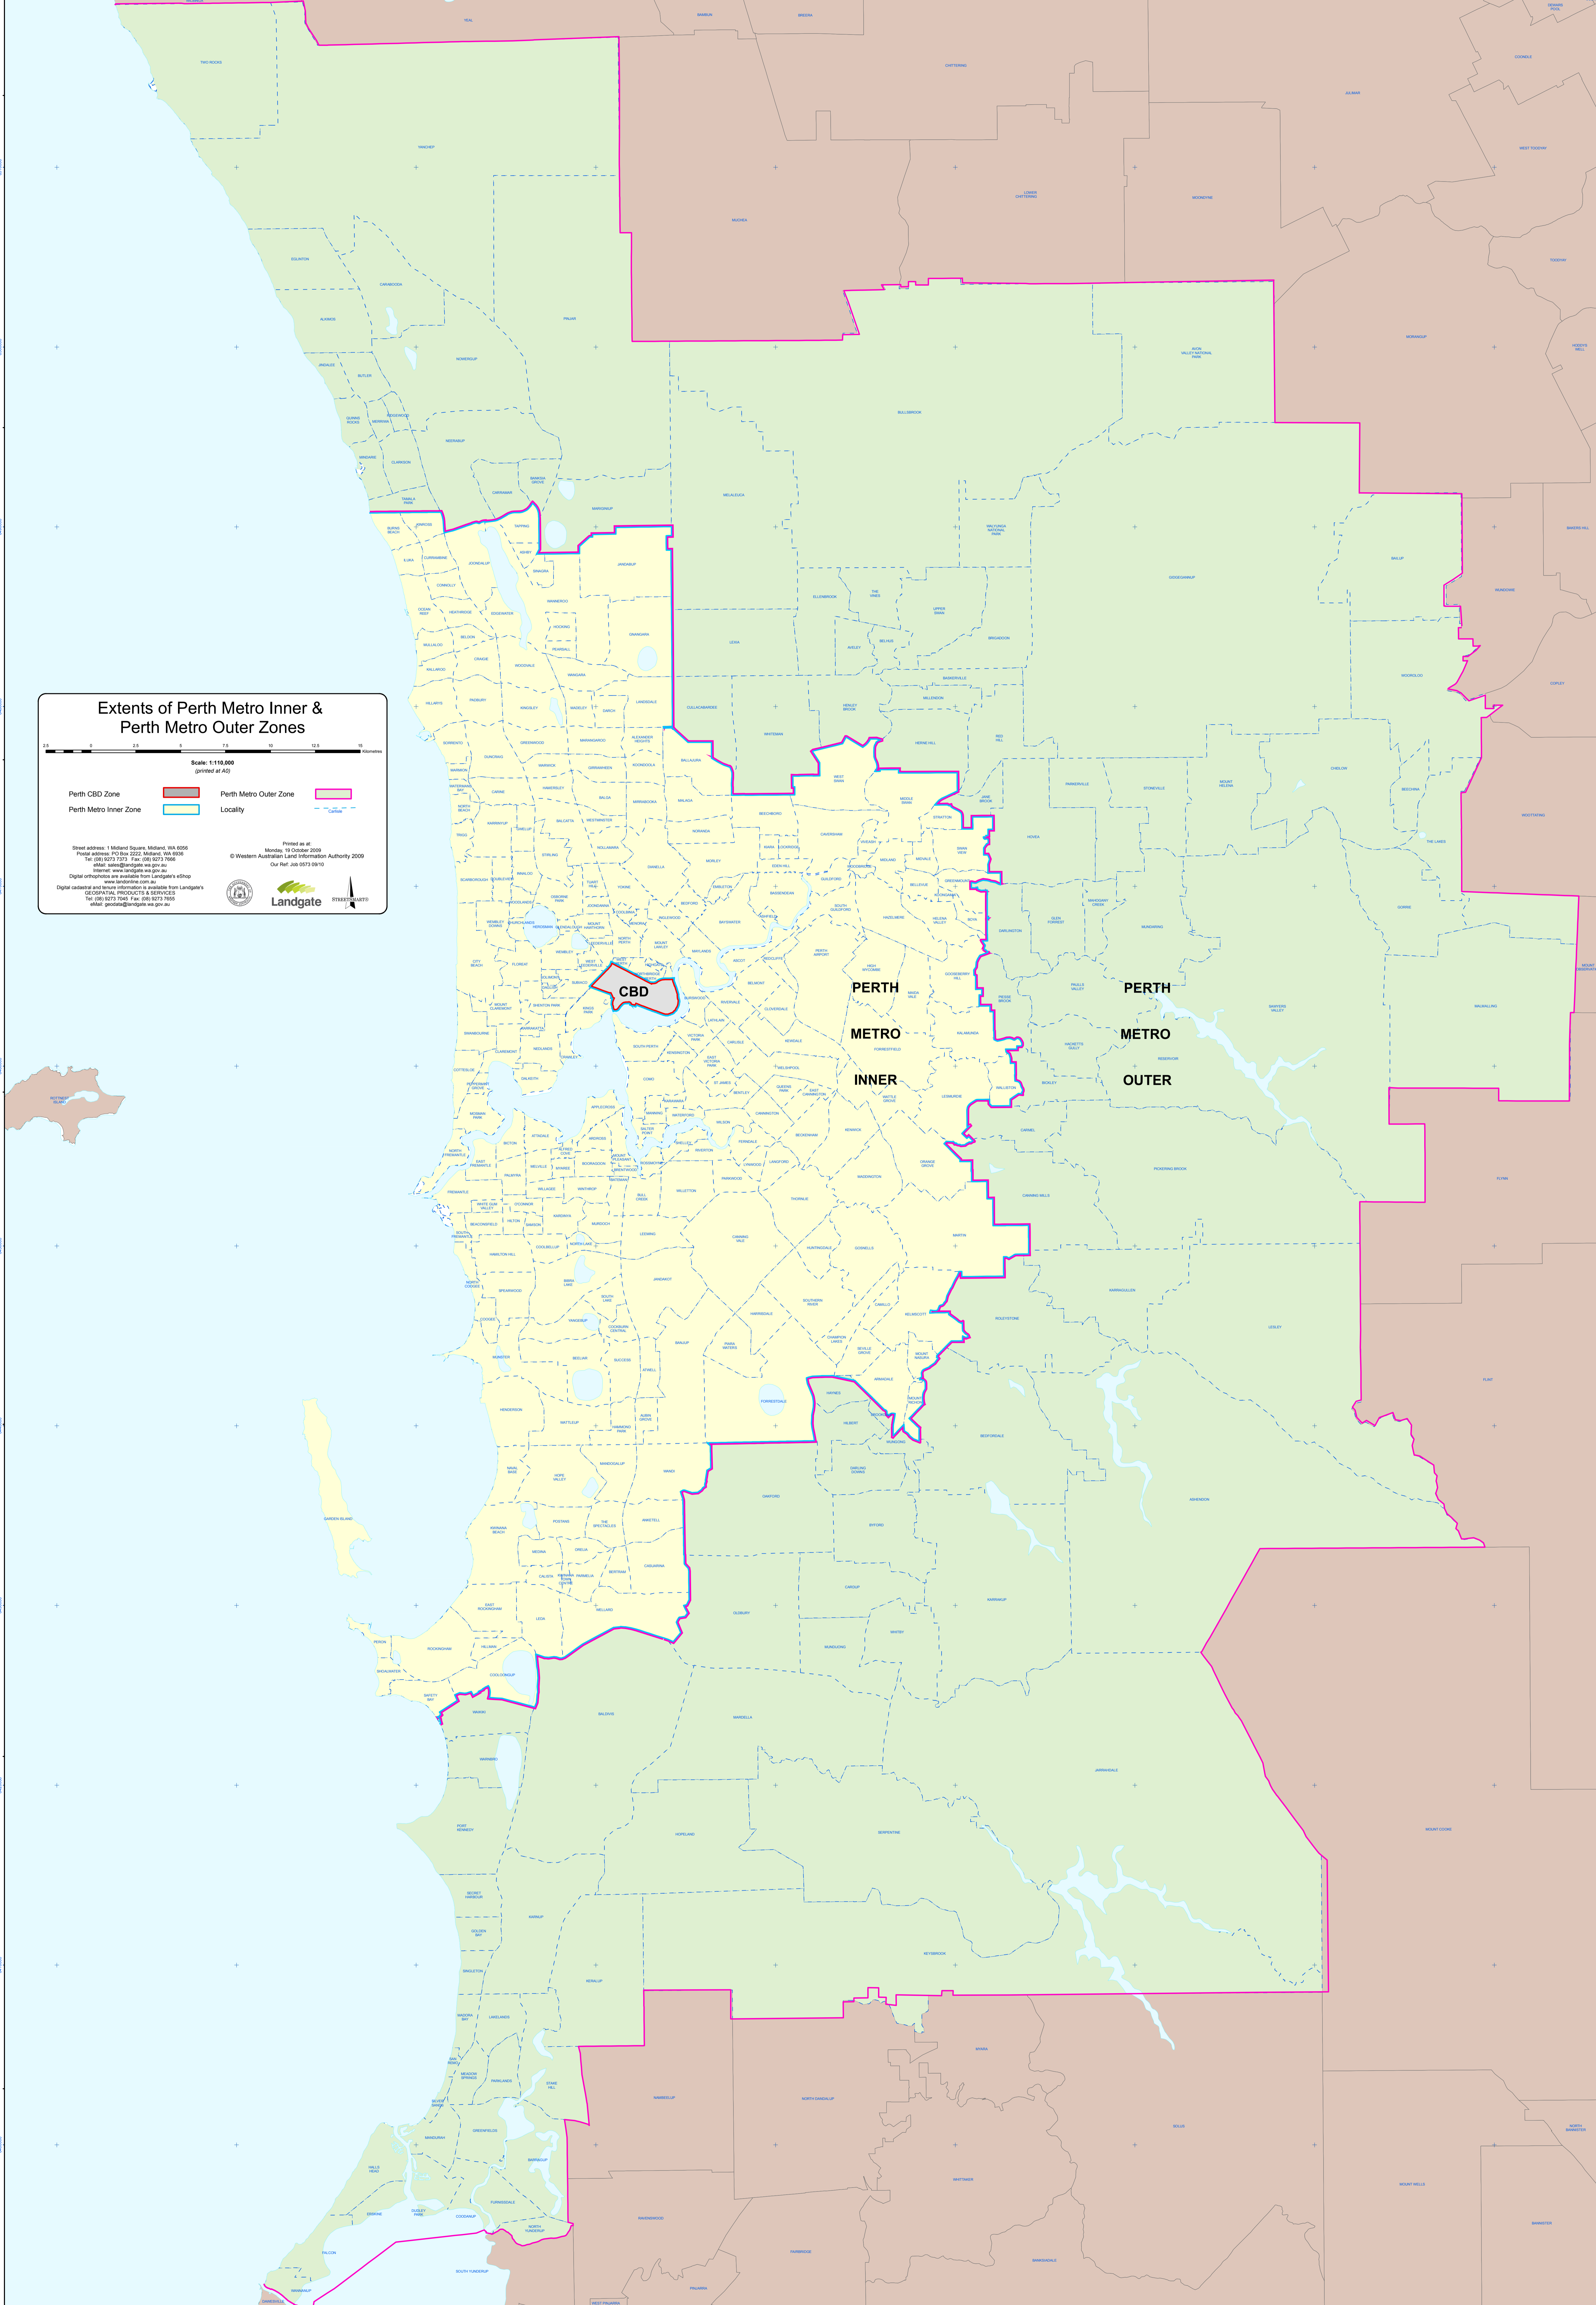

Extents of Perth Metro Inner & Perth Metro Outer Zones

- Perth CBD Zone █
- Perth Metro Inner Zone █
- Perth Metro Outer Zone █
- Locality ---

CBD

**PERTH
METRO
INNER**

**PERTH
METRO
OUTER**